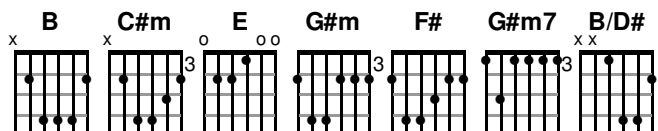

Lion And The Lamb

www.praisecharts.com/27769

Bethel Music / Bethel Music / Bethel Music / Leeland / Leeland / Leeland

Key: B · Tempo: 90 · Time: 4/4

Page 1 of 2

Intro

B / / / | / / C#m / | E / / / | / / / /

Verse 1

B
He's coming on the clouds
Kings and kingdoms will bow down
C#m E
And every chain will break
G#m
As broken hearts de - clare His praise
F# E
For who can stop the Lord Almighty
F#

Chorus

B F# G#m7
Our God is the Lion, the Lion of Judah
G#m7
He's roaring with power
F# E
And fighting our battles
F#
And every knee will bow before Him
B F# G#m7
Our God is the Lamb, the Lamb that was slain
G#m7
For the sins of the world
F# E
His blood breaks the chains
F#
And every knee will bow before
E
The Lion and the Lamb
F#
Every knee will bow before Him

Intro

Verse 2

B
So open up the gates
C#m E
Make way before the King of kings

G#m

The God who comes to save
F# E
Is here to set the captives free
F#
For who can stop the Lord Almighty

Chorus

Instrumental 1

C#m / / / | B/D# / / / | E / / / | F# / / /

Interlude

F# / / / | / / / /

Chorus

Ending

B / / / | / / / / | / / / / | / / / /

© 2015 Meaux Mercy, The Devil Is A Liar Publishing, Thankyou Music (Admin by CapitolCMGPublishing.com), Bethel Music Publishing. CCLI Song No. 7038281. CCLI No. 282133. Unauthorized distribution is prohibited. Words and music by Leeland Mooring / Leeland Mooring / Brenton Brown / Brenton Brown / Brian Johnson / Brian Johnson.